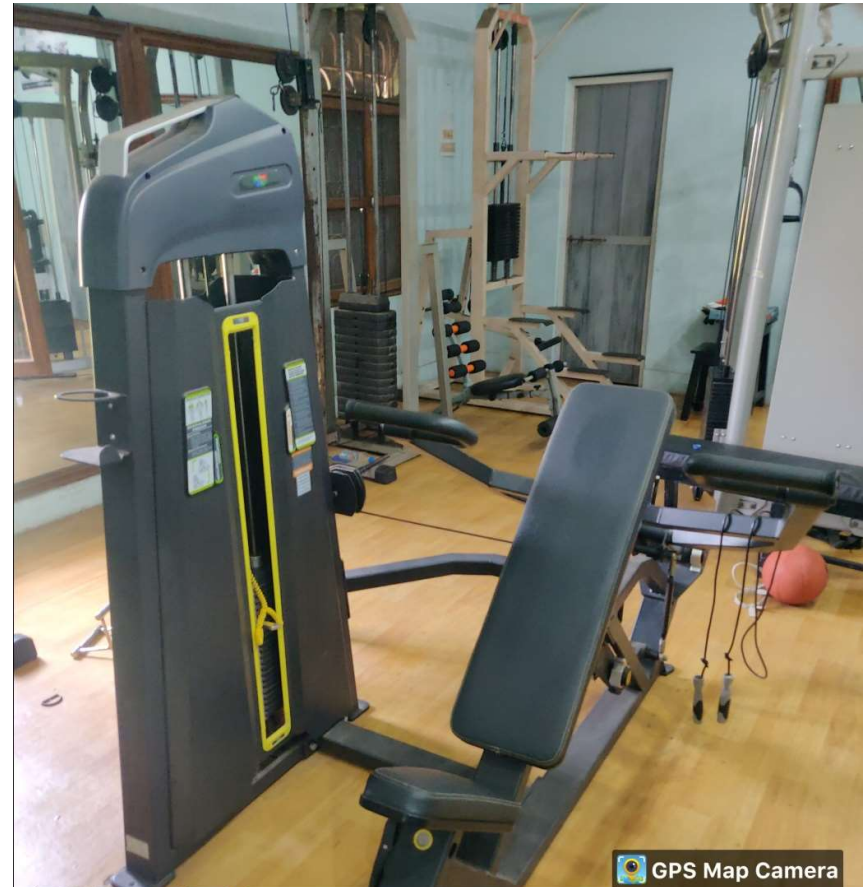

GPS Map Camera

Google

Bhilai, Chhattisgarh, India

58WJ+3WG, Sector 7, Bhilai, Chhattisgarh 490006,
India

Lat 21.195196°

Long 81.332531°

22/05/23 11:11 AM GMT +05:30